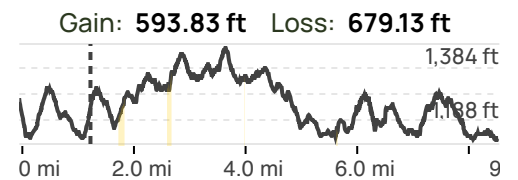

7.6°W  
2/21/2023

Fonta Flora State Trail - Segment 2 - Lake James Loop  
Marion, NC